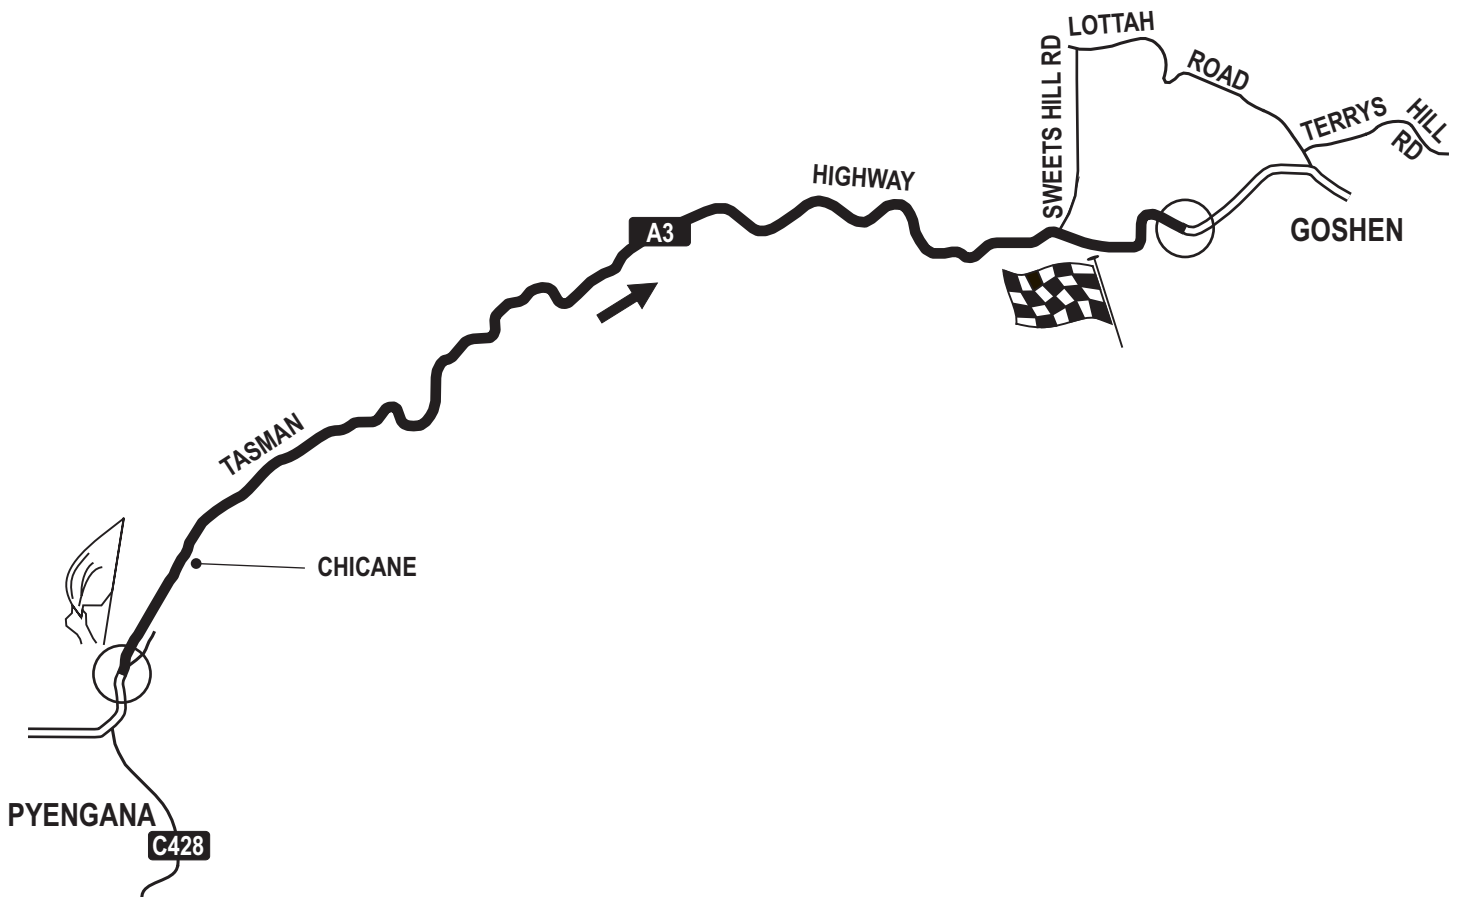

PYENGANA

- Road stage
- Targa stage
- Other roads

0 2km