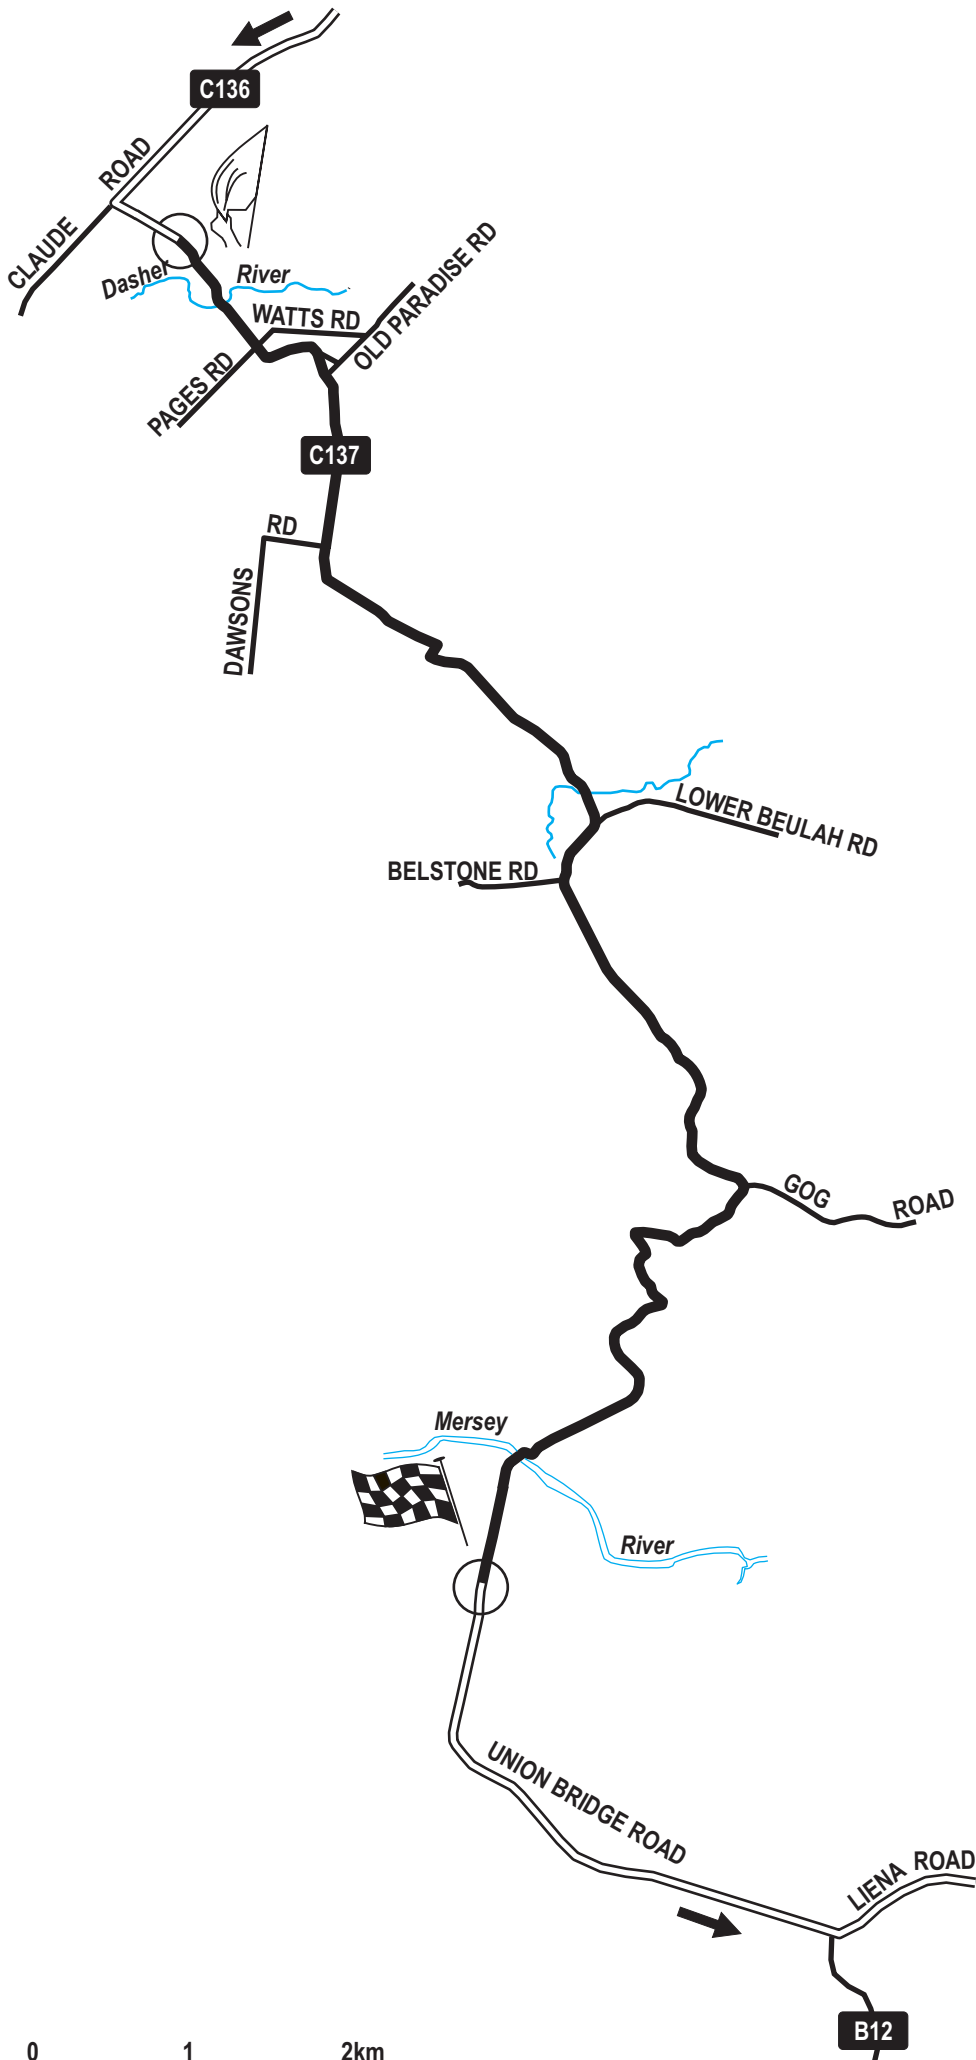

SHEFFIELD

		Road stage
		Targa stage
		Other roads

**TARGA
TASMANIA**
The Ultimate Tarmac Rally
puretasmania.com.au