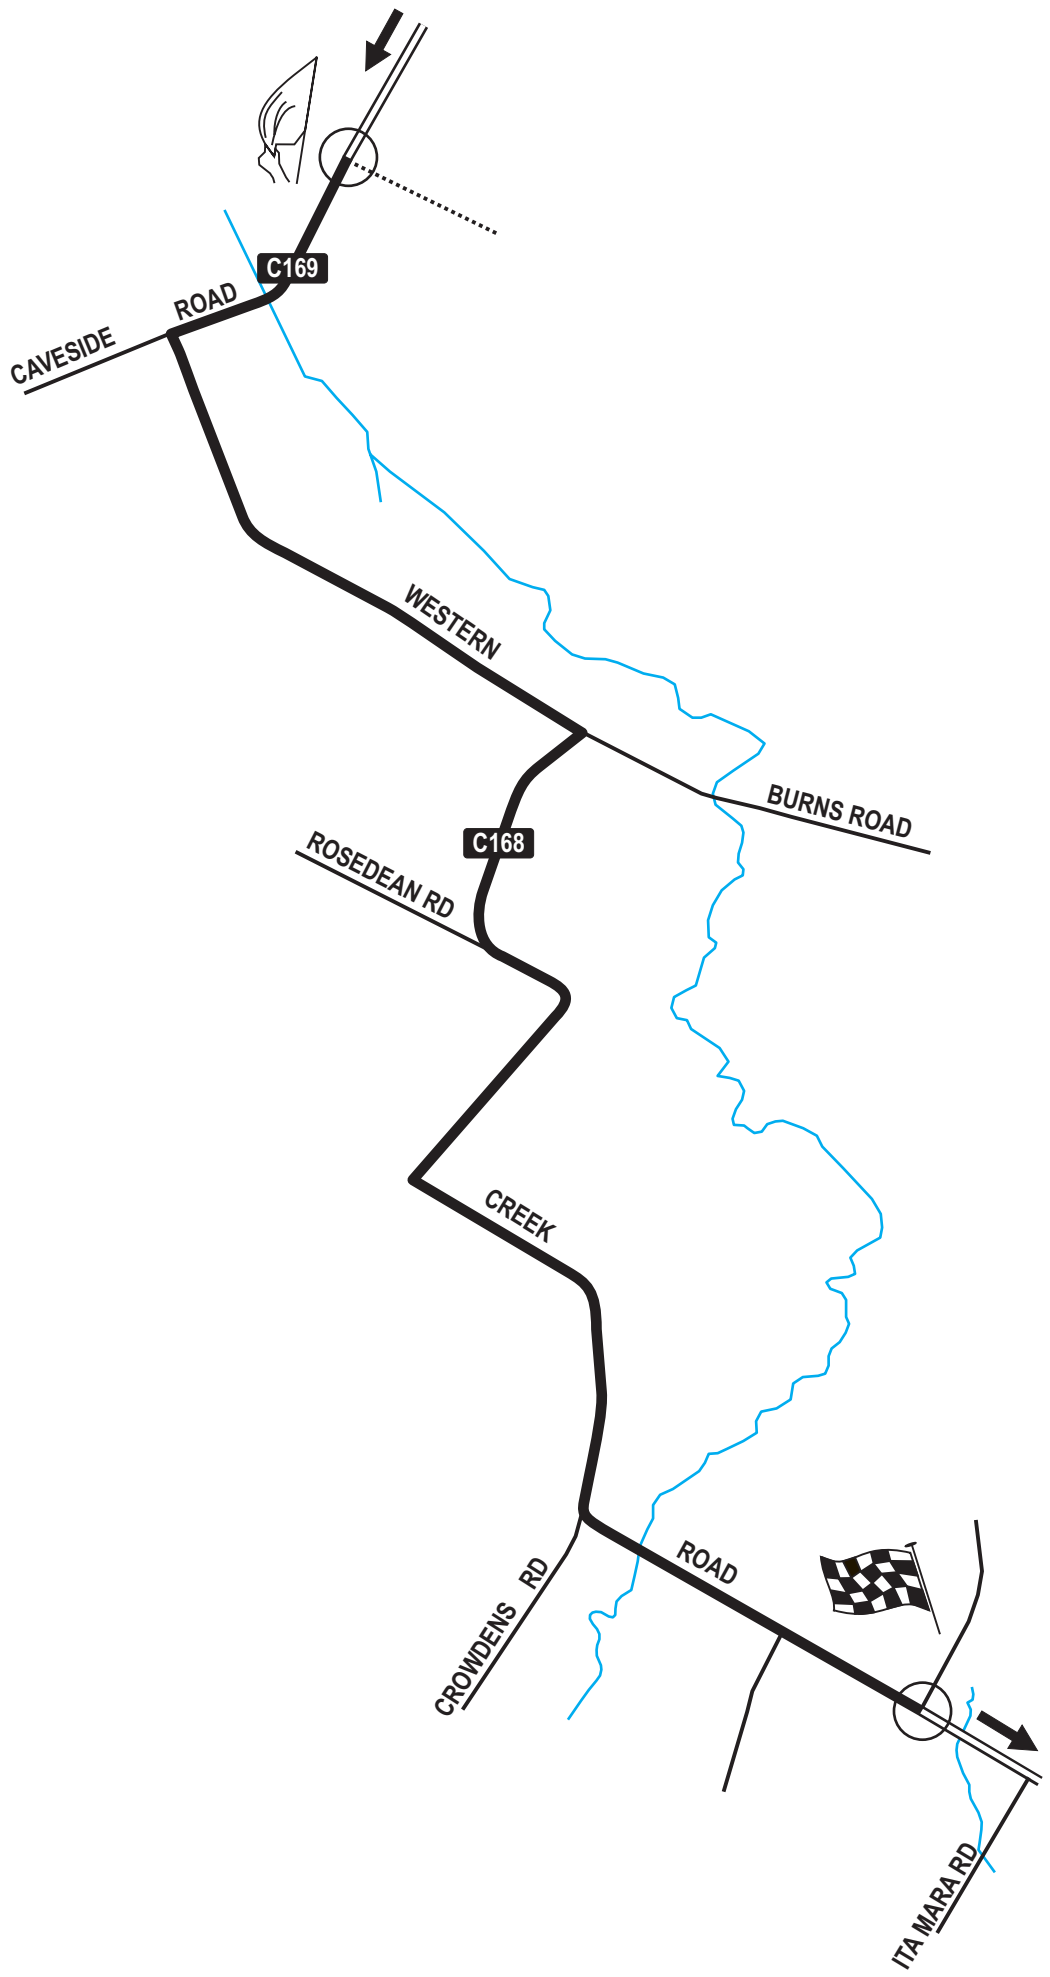

WESTERN CREEK

- Road stage
- Targa stage
- Other roads

**TARGA
TASMANIA**
The Ultimate Tarmac Rally
puretasmania.com.au