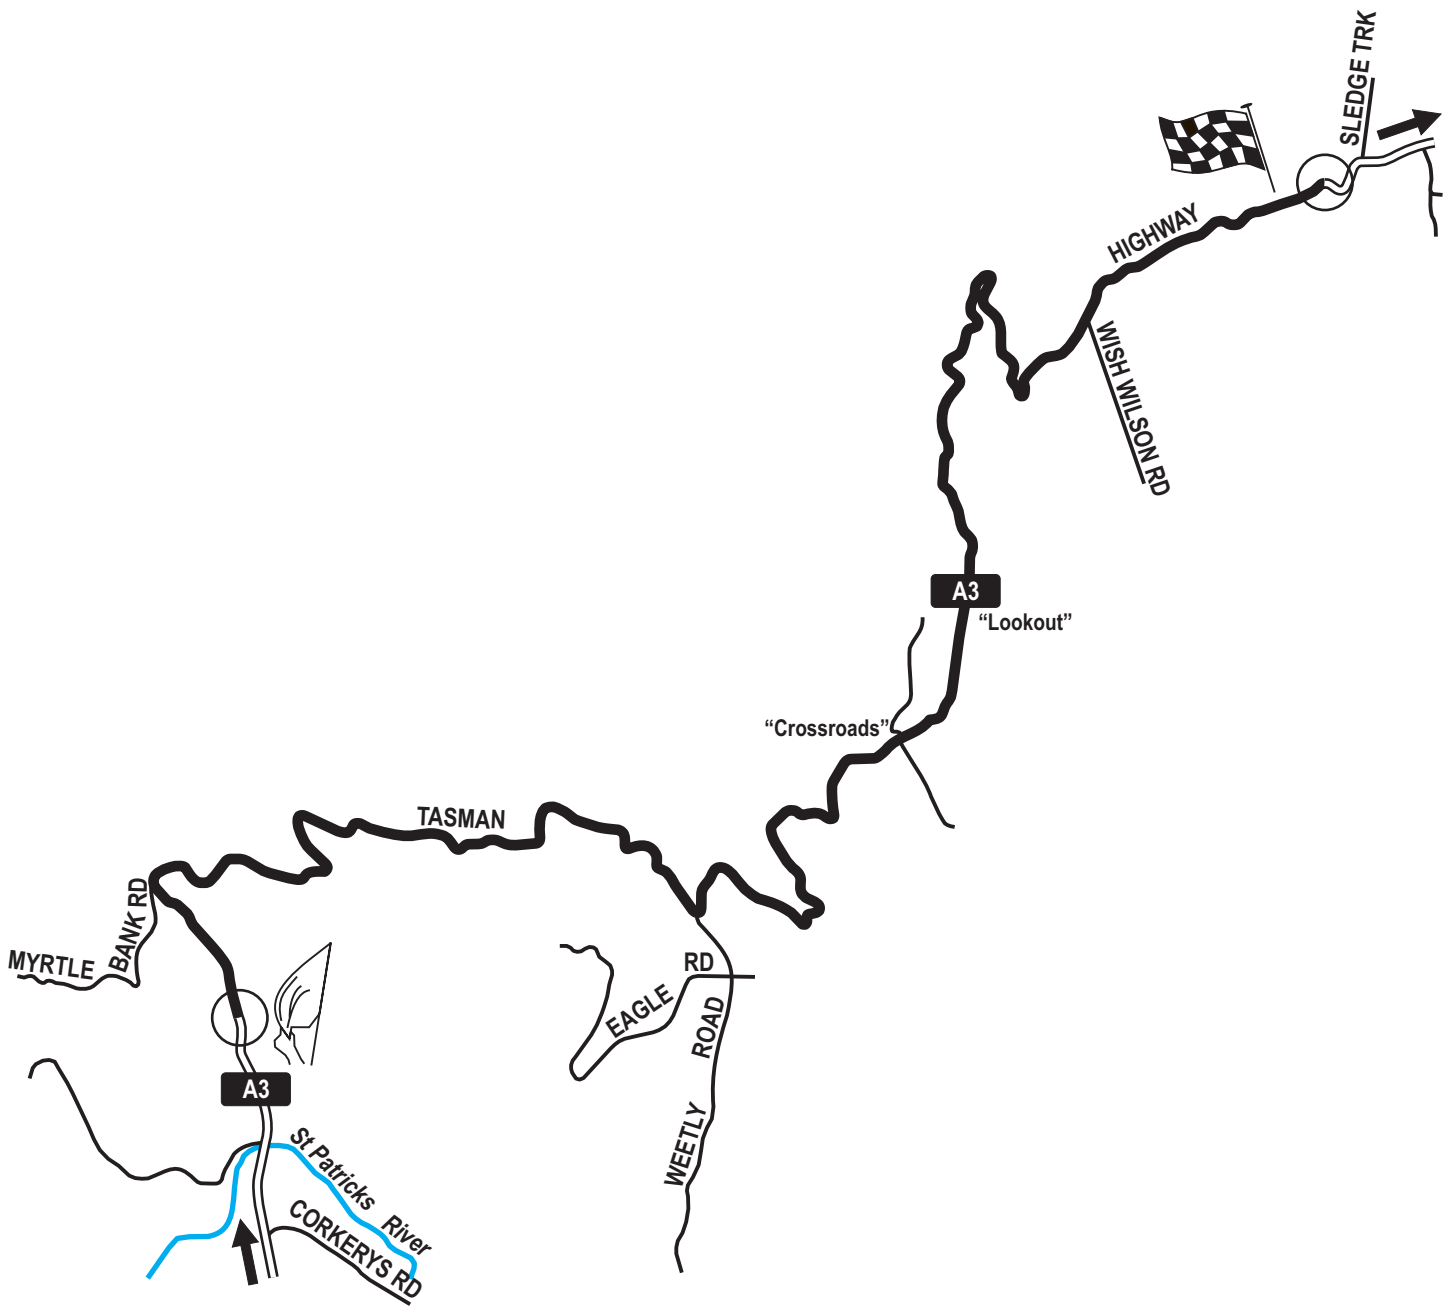

THE SIDELING

- Road stage
- Targa stage
- Other roads

The Ultimate Tarmac Rally

puretasmania.com.au

0 1km 2km