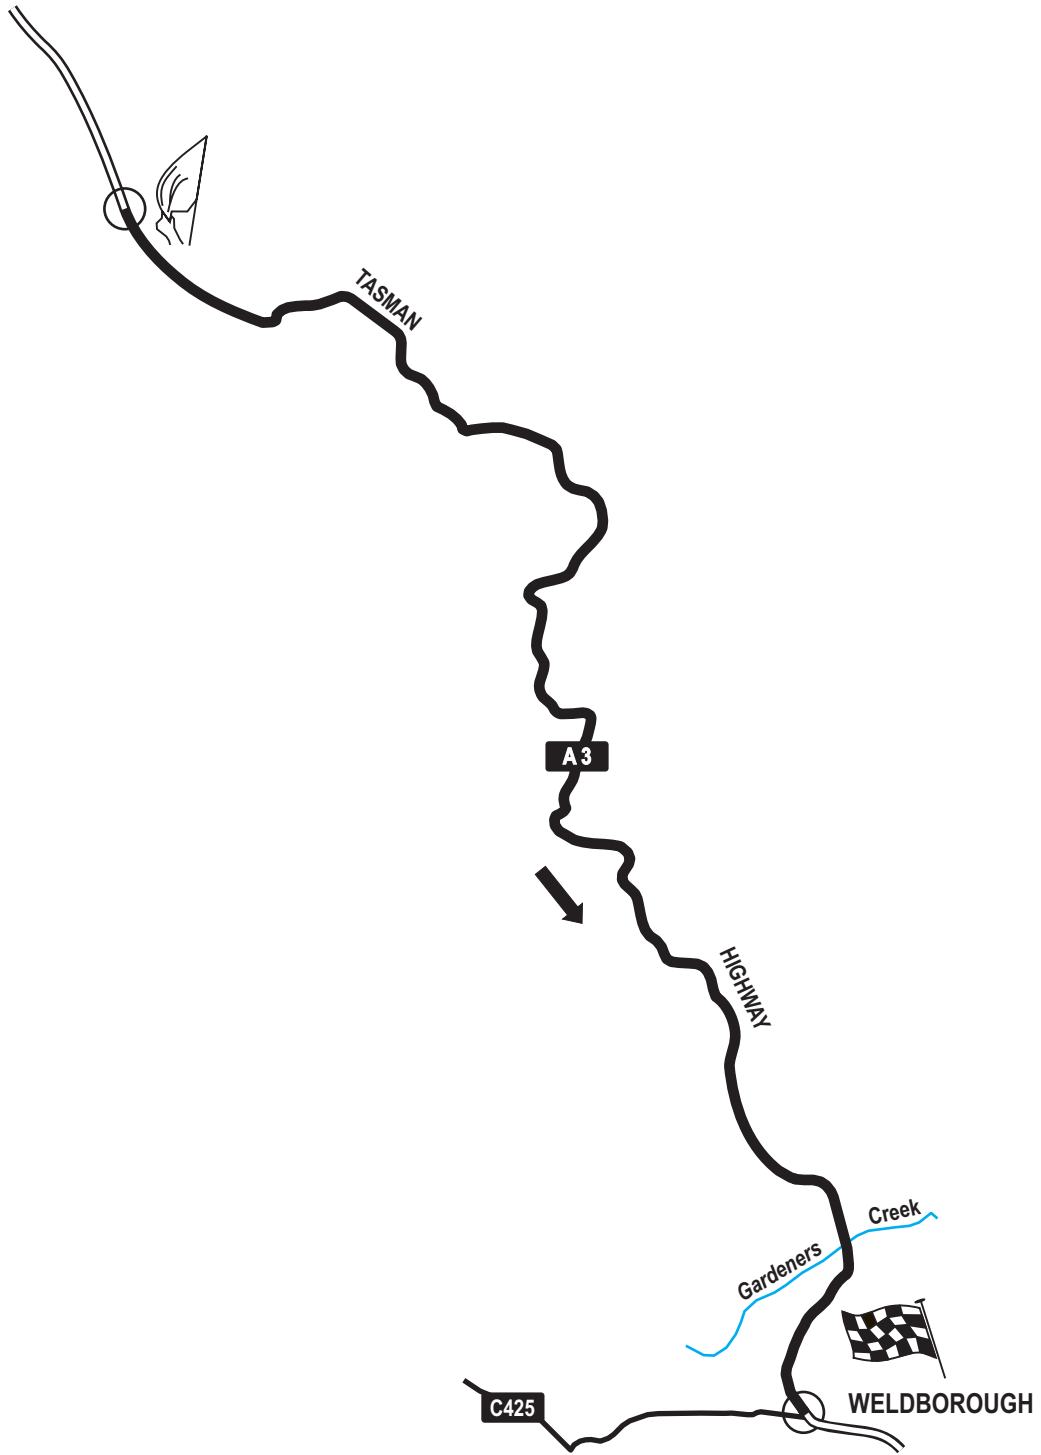

MOORINA

MOORINA

- Road stage
- Targa stage
- Other roads

**TARGA
TASMANIA**
The Ultimate Tarmac Rally
puretasmania.com.au