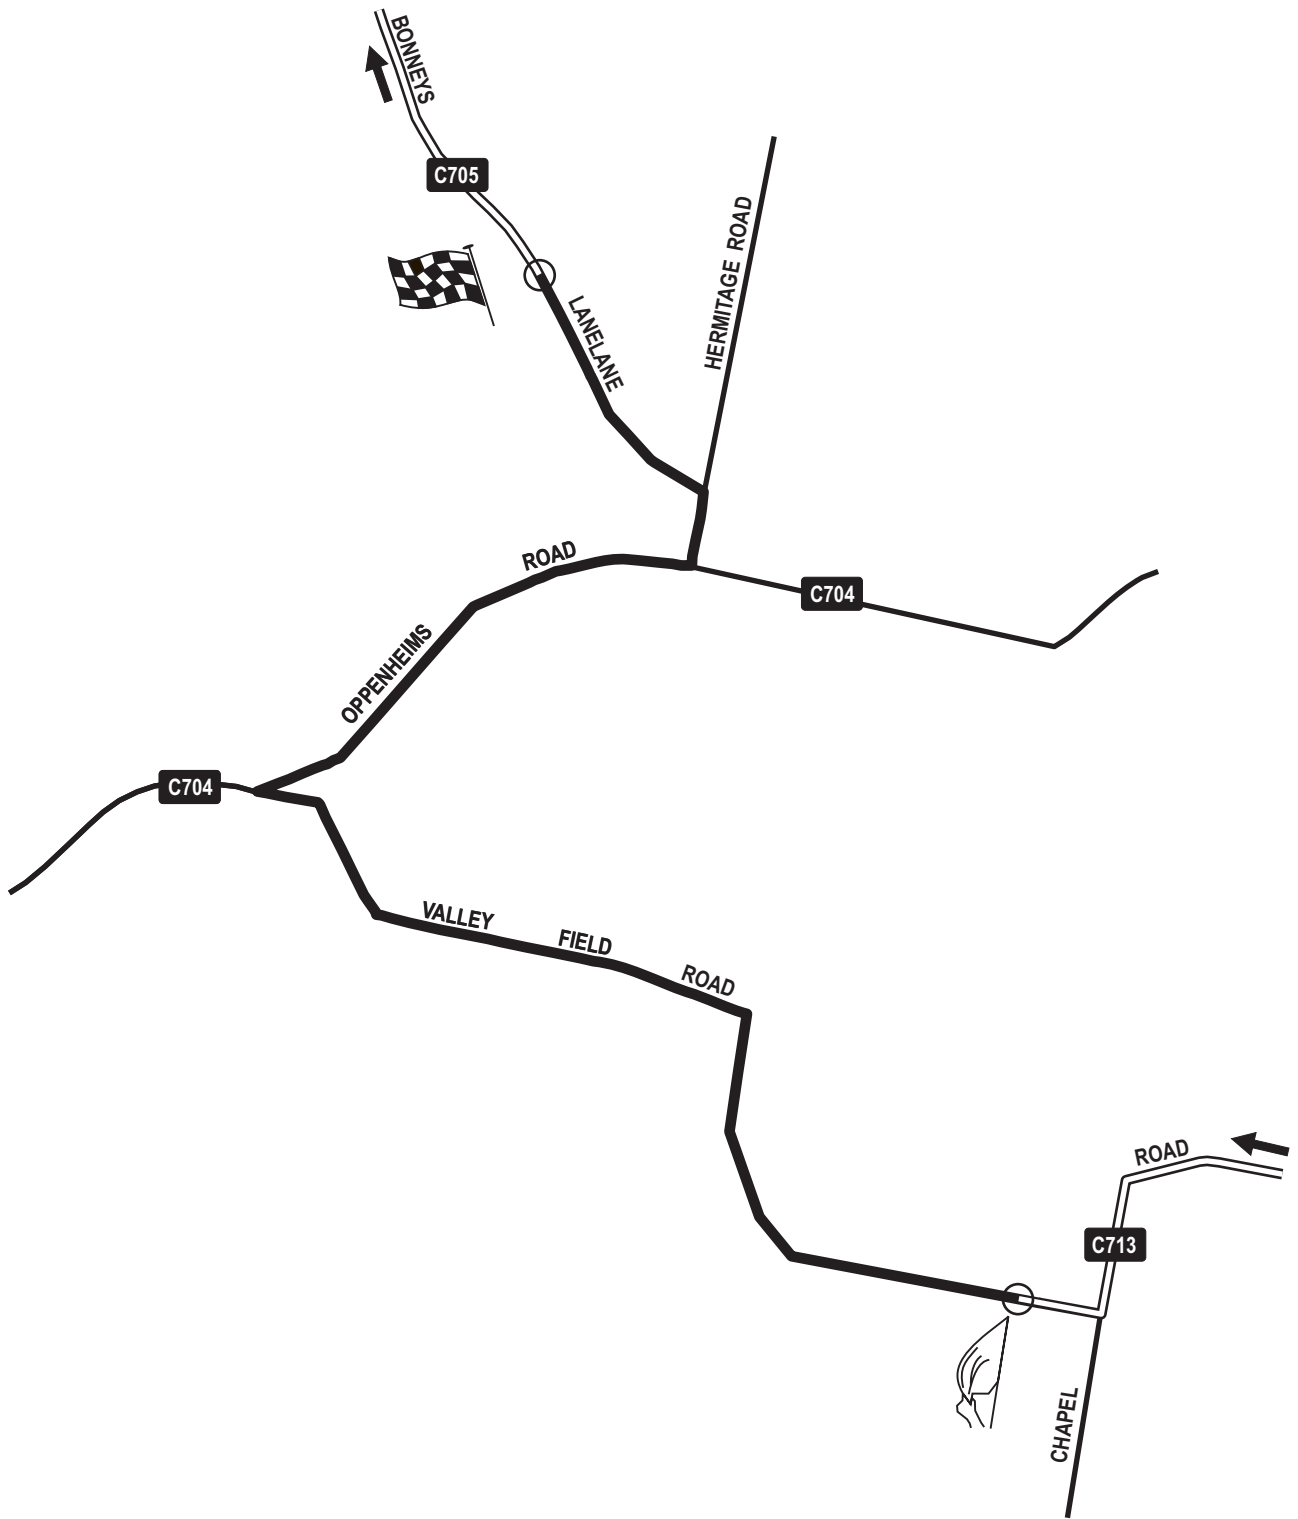

MORIARTY

- N
- Road stage
- Targa stage
- Other roads